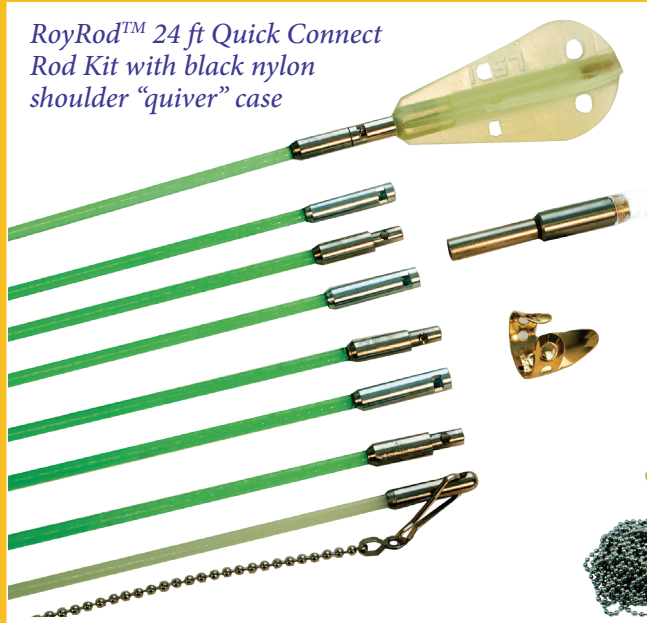

# Installer's Dozen

RoyRod™ 24 ft Quick Connect Rod Kit with black nylon shoulder "quiver" case

Grabbit™ Mini 10 ft Telescoping Fiberglass pole with Z-Tip, J-Tip and Light

Wet Noodle and Retriever