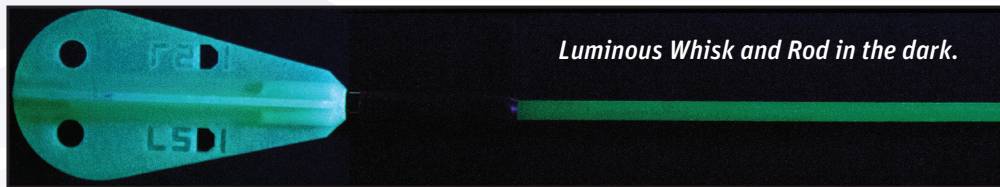

The tip of the Luminous Whisk is threaded for the attachment of any of our threaded accessories.

Luminous Plastic Whisk™

This tip is shaped like a whisk to help guide your rods over obstructions, beams, insulation and other structures. The multi-spoke luminous whisk also acts as a “wheel,” allowing you to accurately steer the tip across most surfaces.

- Made of rugged ABS plastic
- Strong, yet lightweight
- GLOWS IN THE DARK! Excellent for dark or dimly lit environments
- Available for both threaded Creep-Zit™ or quick connect RoyRods™

Luminous Whisk and Rod in the dark.

DESCRIPTION	PART NO.	MODEL
Creep-Zit™ Luminous Whisk Threaded Connector Tip	LS-81-315	CZLH
RoyRods™ Luminous Whisk Quick Connect Tip	LS-81-751	RRLW
RoyRods™ Male Quick Connect Z-Tip	LS-81-706	RRZT
RoyRods™ Male Quick Connect J-Tip	LS-81-707	RRJT