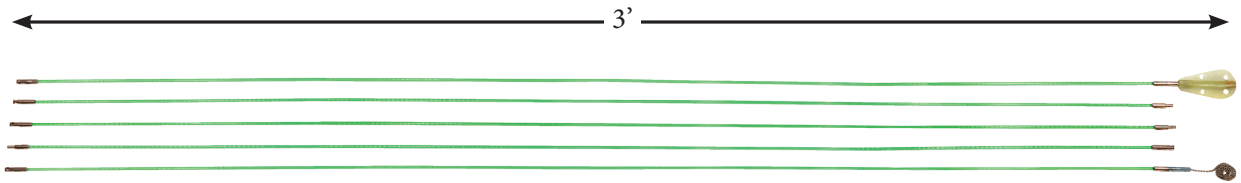

RoyRods™ 3 ft. Male/Female Quick Connect Push/Pull Rods
Part No. LS-81-701 **Model** RR6MF
Replacement rods on page 76.

Luminous (glow in the dark) RoyRods™ 3 ft. Male/Female Quick Connect Push/Pull Rods
Part No. LS-81-703 **Model** RR6MFL
Replacement rods on page 76.

RoyRods™ Male and Female Quick Connect Tips
These come attached to the FiberFuse™ rods. Replacement parts available 79.

RoyRods™ Quick Connect Female Bullnose Connector Tip
These have a cross hole to attach wire and come attached to the FiberFuse™ rods. Replacement parts available 79.

RoyRods™ Luminous Whisk Quick Connect Tip
Part No. LS-81-751 **Model** RRLW
Full description on page 75.

RoyRods™ Lighted Bullnose Tip™
Part No. LS-81-719 **Model** RRLBT
Bright white light helps fish wire in dark places. Attach wires to the end, battery life over 100 hours. Full description and more colors available on page 74.

12" Ball Chain RoyRods™ Quick Connector
Part No. LS-81-710 **Model** RRBCT
Full description on page 78.

For Additional Accessories and Replacement Parts see pages 74-79.

Videos for these products and more are available on YouTube:
RoyRod™ Pro 36ft: <https://youtu.be/g0F576> SaOs