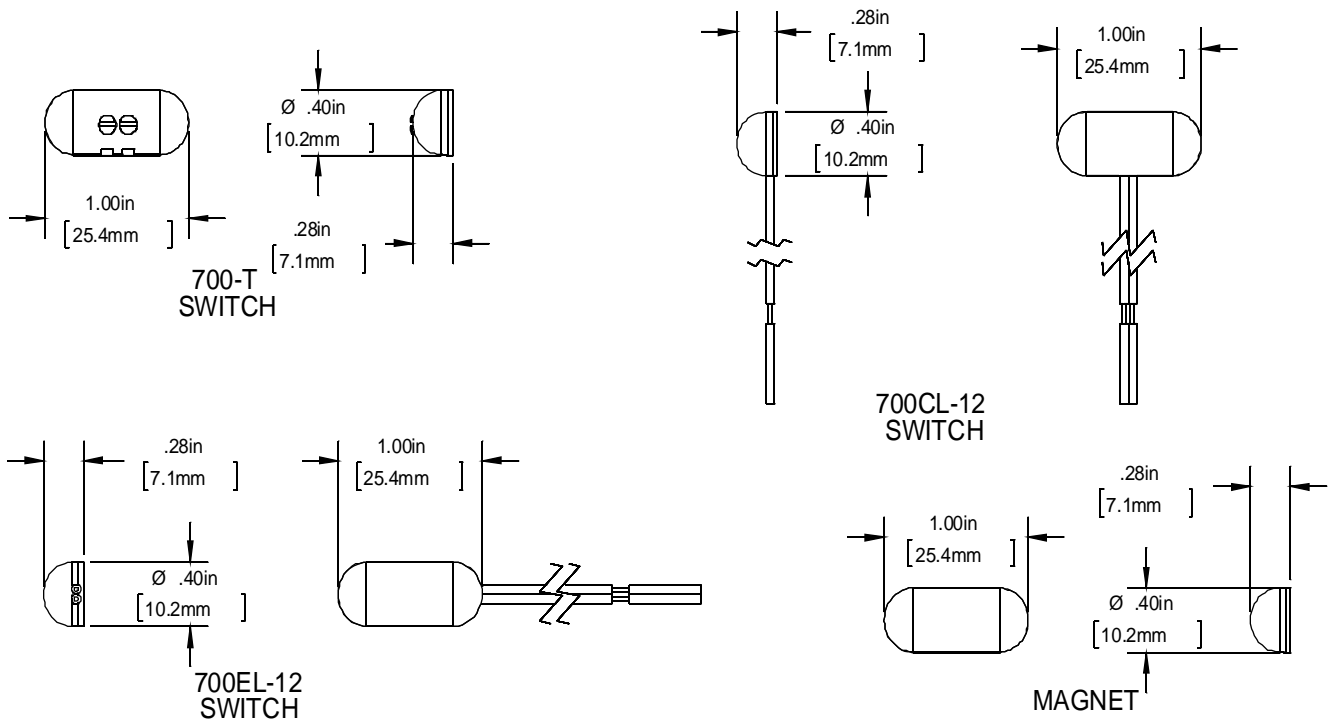

GRI products meet or exceed these minimum general specifications:

PART NUMBER	LOOP TYPE	ELECTRICAL CONFIG.	REED FORM	MAXIMUM INITIAL CONTACT RESISTANCE (Ω)	MAXIMUM CONTACT RATING (W)	MAXIMUM SWITCHING VOLTAGE (VDC)	MAXIMUM SWITCHING CURRENT (A)
700-T	Closed	N/O	A	.150	10	160	.400
700EL-12	Closed	N/O	A	.150	10	160	.400
700CL-12	Closed	N/O	A	.150	10	160	.400
701EL-12	Open	N/C	B	.140	5	175VDC	.250
701CL-12	Open	N/C	B	.140	5	175VDC	.250

CONTACT YOUR G.R.I. DISTRIBUTOR OR CALL:

GEORGE RISK INDUSTRIES, INC.
GR.I. PLAZA
KIMBALL, NE 69145

MADE IN U.S.A.

TOLL-FREE 1-800-445-5218
TOLL-FREE 1-800-523-1227
(308) 235-4645
FAX (308) 235-3561

E-MAIL: grisales@megavision.com
WEB SITE: www.grisk.com