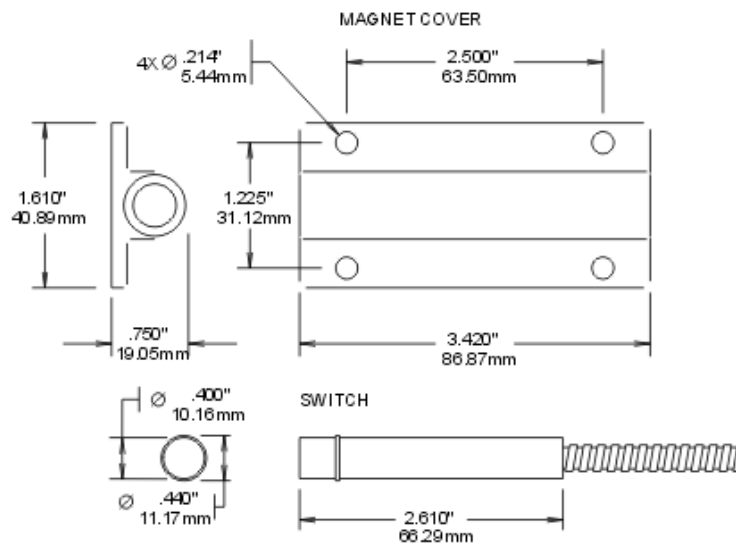

The G.R.I. 4704/4714 series was designed for the problem security application where the free movement of the object to be protected would make it impossible to utilize a standard magnetic proximity device. The 4704 Series consists of three major parts — an actuating magnet housing, the switch probe and the probe receptacle.

The New G.R.I. 4714 Series Heavy Duty Pull Apart has the same features and options as the 4704 Series, except the switch has been moved into the side of the unit which will stop breakage and improve durability. The actuation magnet is now in the probe along with a supervisory loop.

4714-JC

4714-A

4704-A

4714-A

SPECIAL PURPOSE PULL APART SWITCH SET

4704/4714 SERIES

- ◆ Pull Apart Surface Mount Reed Switch
- ◆ Great For Marinas - Truck Docks - Any Portable Merchandise
 - ◆ Heavy Duty 4714 Series For Improved Durability
 - ◆ 3 Foot Jacketed or Armored Cable Standard
- ◆ Custom Lead Lengths Available Upon Request ◆ Mounting Hardware Included
 - ◆ Built-in E.O.L. Resistors and Diodes Upon Request
 - ◆ Supervisory Loops Upon Request
- ◆ Armored Disconnect Cable Available See Specialty Section
 - ◆ Available With PVC Coated Stainless Cable
 - ◆ Available in Gray ◆ Lifetime Warranty

The new G.R.I. 4714 Series Heavy Duty Pull Apart switch set has the same features and options as our 4704 Series. The switch has been moved into the mounted side of the unit which will stop breakage and improve durability. The actuation magnet is now in the probe along with a supervisory loop. The supervisory loop which consists of 2 conductor wire, is placed through 1/4" armored cable or woven through the links of a 3/16" chain. Both options are available in custom lead and supervisory loop lengths.