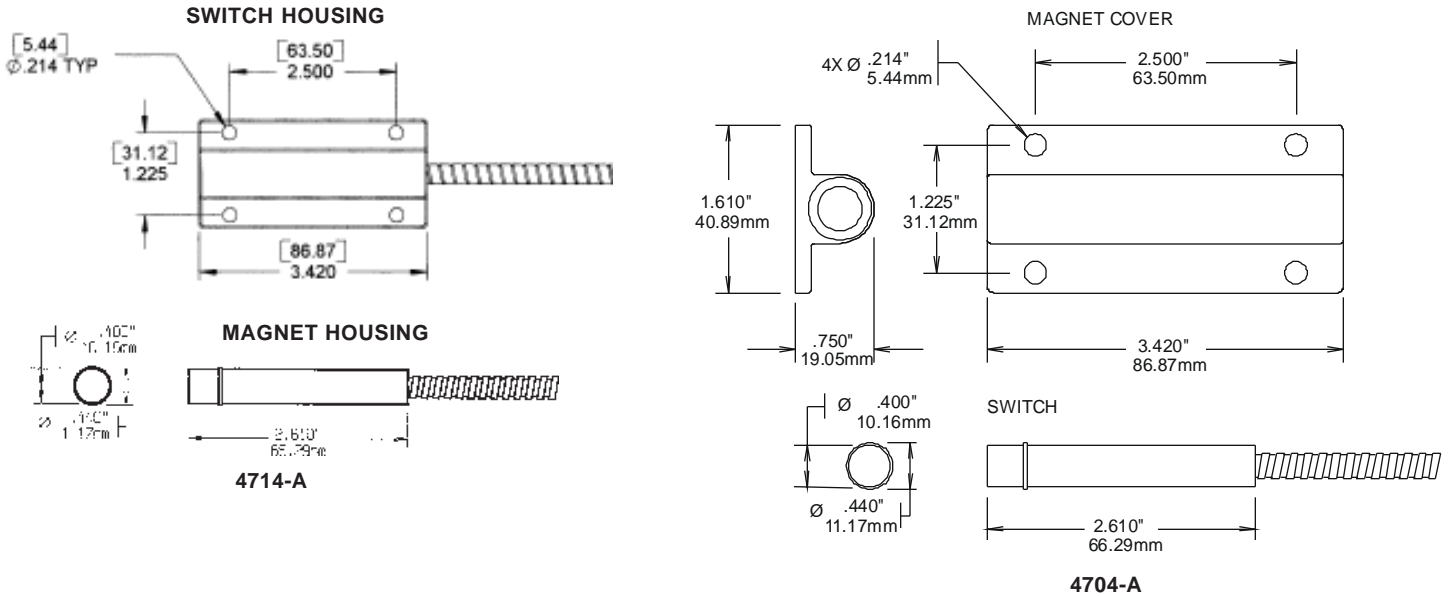

SPECIAL PURPOSE PULL APART SWITCH SET

PART NUMBERS

	SPDT
Jacketed Cable	4704
	4714
Jacketed Cable w/Chain	4714-JC
Armored Cable	4704-A
	4714-A

GRI products meet or exceed these minimum general specifications: