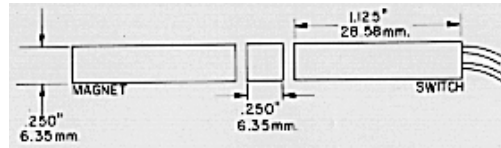

PS-50 (Switch)

PSM-7 (Actuator/Magnet)