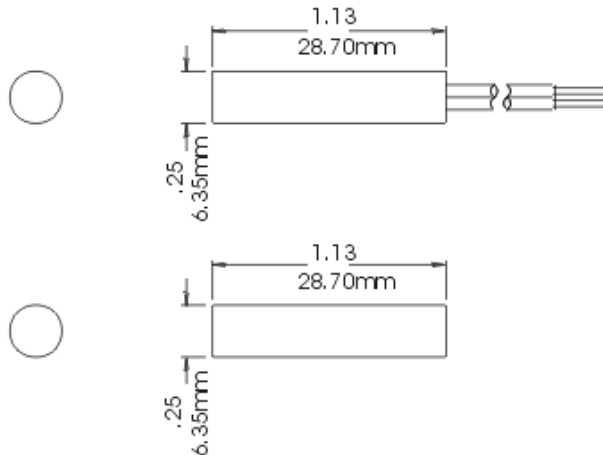

P-30/PSM-12 Safety Interlock Proximity Sensor

P-30 (Switch)

- 1/4" Diameter
- Hermetically Sealed Reed Switch
- Hi-Rel for Switching Low Level Loads
- Custom Requirements on Request

PSM-12 (Actuator/Magnet)

P-30/PSM-12 Safety Interlock Proximity Sensor