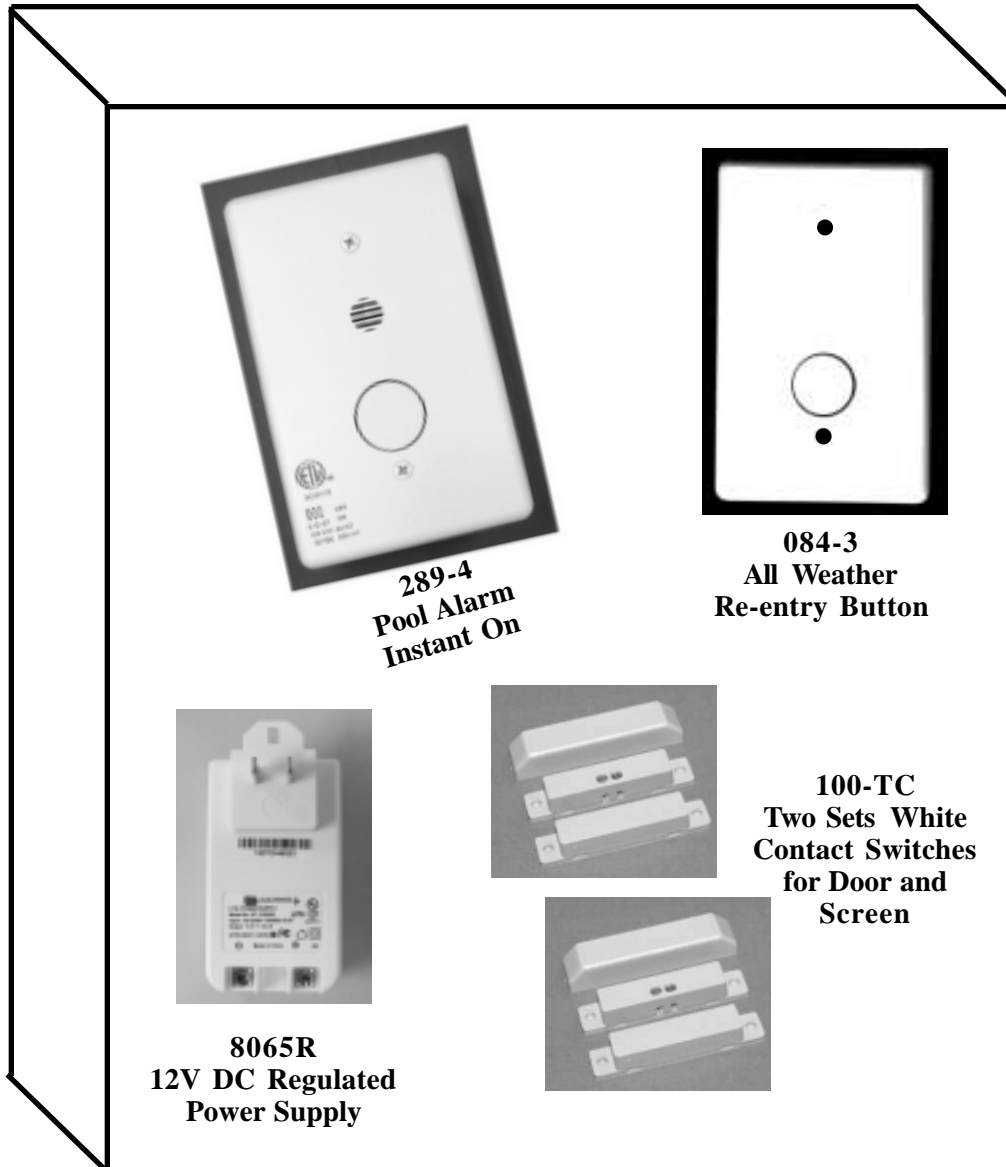

POOL ALARM KIT

ETL LISTED

289-4KIT

It's all in the bag. Monitors one door.

289-4
Pool Alarm
Instant On

084-3
All Weather
Re-entry Button

8065R
12V DC Regulated
Power Supply

100-TC
Two Sets White
Contact Switches
for Door and
Screen