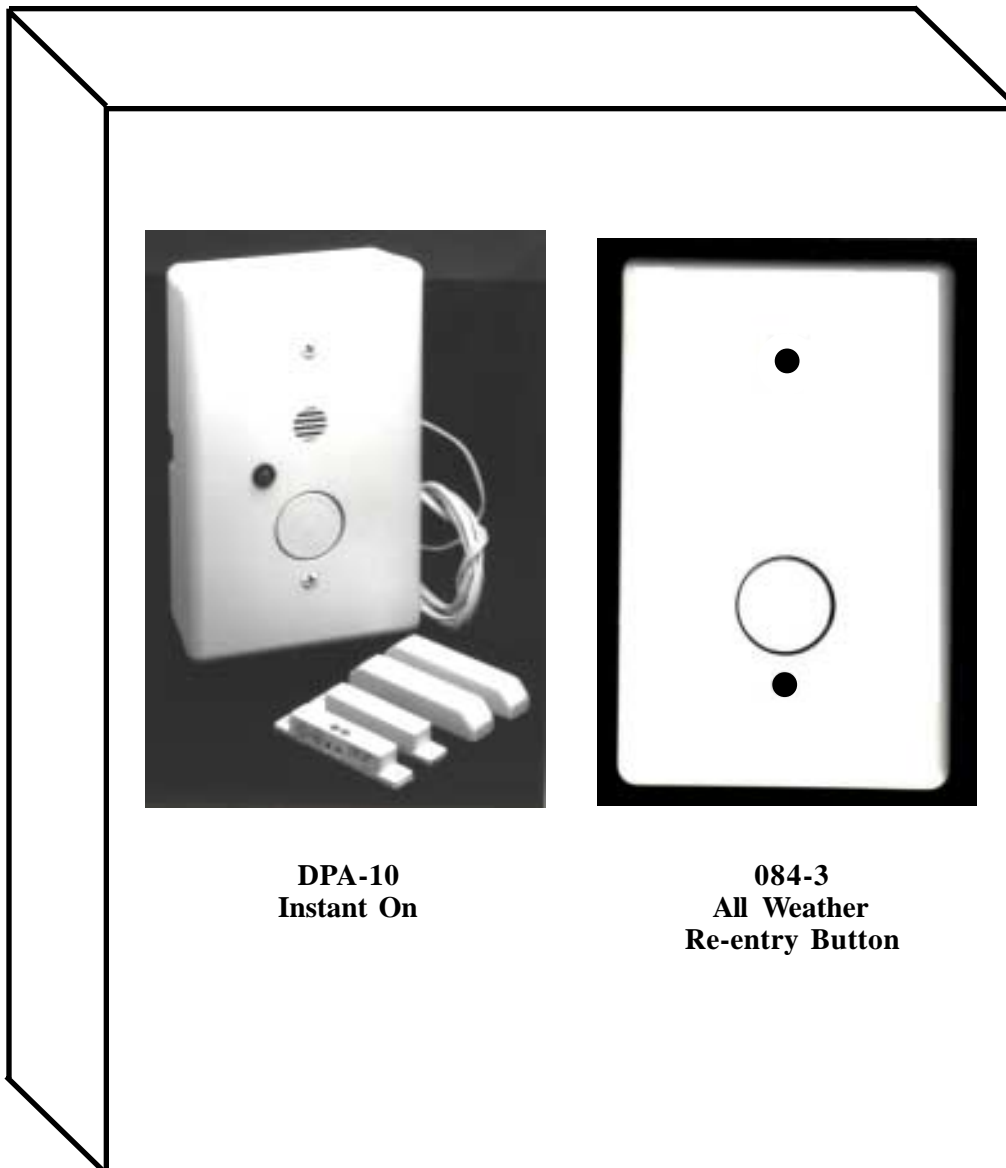

**084-3
All Weather
Re-entry Button**

DPA-10R

Now available with re-entry button.

**DPA-10
Instant On**