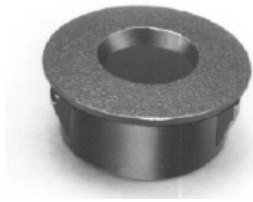

Recessed Adapters

Adapter

- 3/8" Machine Holes
- Self-Locking
- Colors-White or Black
- Available in Bags of 100
- Reusable-Great for Areas with Frequent Lightning
- Snap-in Snap-out
- Available in White, Mahogany and Gray

PA-75

Description

9/16" Diameter with 3/8" Hole

5/8" Diameter with 3/8" Hole

7/8" Diameter with 3/8" Hole

1" Diameter with 3/8" Hole

1 1/4" Diameter with 3/8" Hole

3/4" Diameter with 3/8" Hole

Part Number

A-562

A-625

A-87

A-1.0

A-1.25

PA-75

RECESSED ADAPTORS

- ◆ 3/8" Machined Holes
- ◆ Self-Locking
- ◆ Colors: White or Black (Unless Otherwise Noted)
 - ◆ Available in Bags of 100
 - ◆ Reusable - Great For Testing
 - ◆ Snap-In — Snap-Out

DESCRIPTION

9/16" Diameter with 3/8" Hole
5/8" Diameter with 3/8" Hole
3/4" Diameter with 3/8" Hole
Available in White, Brown & Gray
7/8" Diameter with 3/8" Hole
1" Diameter with 3/8" Hole
1 1/4" Diameter with 3/8" Hole
3/4" Diameter M-80 Magnet Case